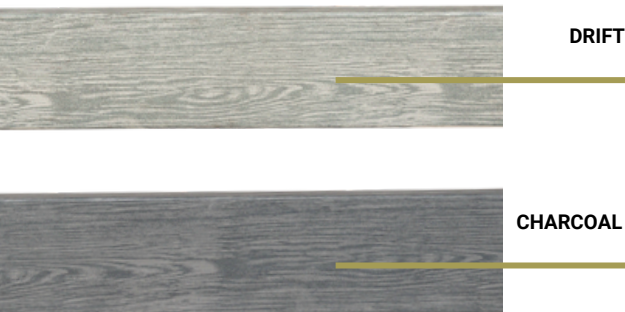

© AUSTRALIAN DESIGN REGISTRATION No. 202316703