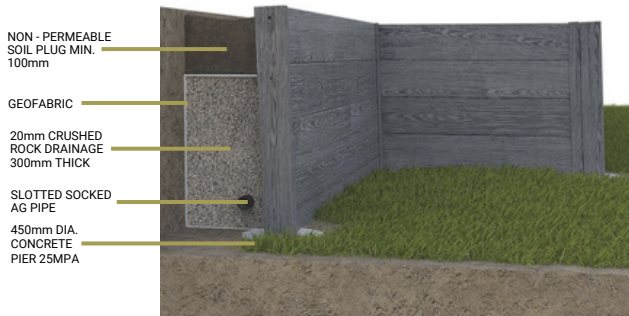

COMPOSITE SLEEPERS & POSTS

INSTALLATION GUIDE

INSTALLATION VIDEO

SUITABLE FOR RETAINING WALLS UP TO 1400mm

SPAN TABLE		H or C Posts		Post Centres (C) & Sleeper Length (L) in (mm)		
Wall Height (H) (mm)	Pier Depth (D) (mm)	Post Length (mm)	Pier Dia. (B) (mm)	1600 (C) / 1585 (L)	2000 (C) / 1985 (L)	2400 (C) / 2385 (L)
400	650	800/1000	450	✓★	✓★	✓★
600	750	1200	450	✓★	✓★	✓★
800	950	1600	450	✓★	✓★	✓★
1000	1150	2000	450	✓★	✓★	✓
1200	1350	2400	450	✓★	✓	-
1400	1550	2800	450	✓★	-	-

✓ Acceptable. ★ With 1.8m Fence. Note: Council Approval & Engineering Cert. may be needed depending on height & location

DRIFT

SLEEPER	Size – 200 x 85 Lengths – 1985 or 2385mm
H POST	Size – 109 x 100 Lengths – 1200, 1600, 2000, 2400mm
C POST	Size – 109 x 53 Lengths – 1200, 1600, 2000, 2400mm

CHARCOAL

SLEEPER	Size – 200 x 85 Lengths – 1985 or 2385mm
H POST	Size – 109 x 100 Lengths – 1200, 1600, 2000, 2400mm
C POST	Size – 109 x 53 Lengths – 1200, 1600, 2000, 2400mm

PRODUCT CODES

Type	Length (mm)	Drift Colour	Charcoal Colour
Sleeper	1585	Coming Soon	Coming Soon
	1985	TP200SLDR20	TP200SLCH20
	2385	TP200SLDR24	TP200SLCH20
H Post	1200	TP100HPDR12	TP100HPCH12
	1600	TP100HPDR16	TP100HPCH16
	2000	TP100HPDR20	TP100HPCH20
	2400	TP100HPDR24	TP100HPCH24
	2800	Coming Soon	Coming Soon
C Post	1200	TP100CPDR12	TP100CPCH12
	1600	TP100CPDR16	TP100CPCH16
	2000	TP100CPDR20	TP100CPCH20
	2400	TP100CPDR24	TP100CPCH24
	2800	Coming Soon	Coming Soon
Fence Bracket	3mm	Suitable for Colorbond fencing	
	6mm	Suitable for timber fencing	