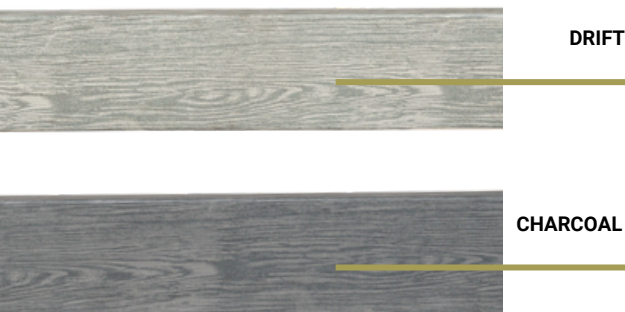

© AUSTRALIAN DESIGN REGISTRATION No. 202316703