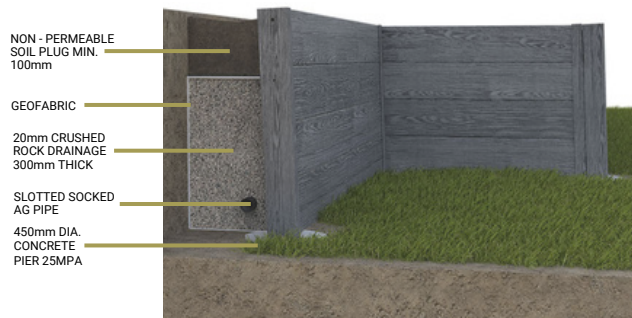

COMPOSITE SLEEPERS & POSTS

INSTALLATION GUIDE

INSTALLATION VIDEO

SUITABLE FOR RETAINING WALLS UP TO 1400mm

DRIFT

SLEEPER Size – 200 x 85
Lengths – 1585, 1985 or 2385mm

H POST Size – 109 x 100
Lengths – 1200, 1600, 2000, 2400mm

C POST Size – 109 x 53
Lengths – 1200, 1600, 2000, 2400mm

CHARCOAL

SLEEPER Size – 200 x 85
Lengths – 1585, 1985 or 2385mm

H POST Size – 109 x 100
Lengths – 1200, 1600, 2000, 2400mm

C POST Size – 109 x 53
Lengths – 1200, 1600, 2000, 2400mm